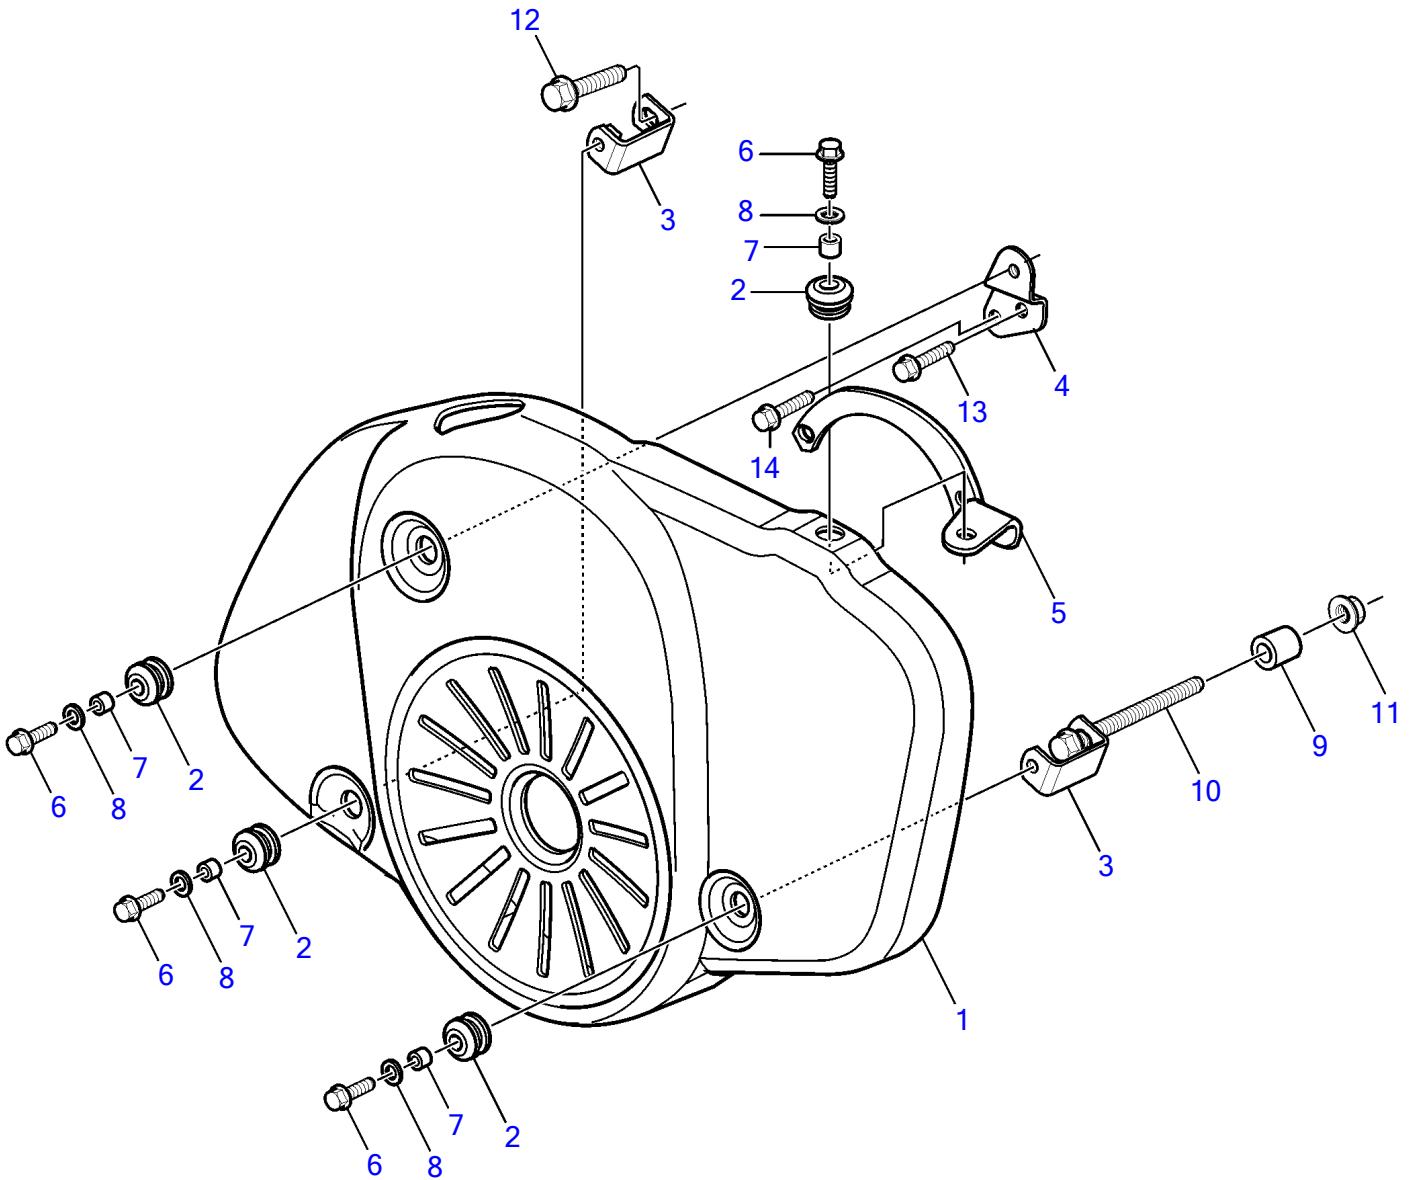

D4-180I-B, D4-180I-C, D4-180I-D, D4-180I-E, D4-210A-A, D4-210I-A, D4-210I-B, D4-225I-B, D4-225A-C, D4-225A-D, D4-225I-C, D4-225I-D, D4-260I-A, D4-260I-B, D4-260I-C, D4-260I-D, D4-300I-A, D4-300I-C, D4-300I-D, D4-225A-E, D4-225I-E, D4-260I-E, D4-300I-E

25511

D4-180I-B, D4-180I-C, D4-180I-D, D4-180I-E, D4-210A-A, D4-210I-A, D4-210I-B, D4-225I-B, D4-225A-C, D4-225A-D, D4-225I-C, D4-225I-D, D4-260I-A, D4-260I-B, D4-260I-C, D4-260I-D, D4-300I-A, D4-300I-C, D4-300I-D, D4-225A-E, D4-225I-E, D4-260I-E, D4-300I-E

REF	PART NO.	QTY	DESCRIPTION	NOTES
1	3808882	1	Belt protector	Replaced by 21119492
	21119492	1	Belt protector	Replaced by 21262732
	21262732	1	Belt protector	
2	673989	4	• Grommet	
3	3588731	2	Bracket	
4	3588732	1	Bracket	
5	21368512	1	Bracket	
6	946730	4	Hexagon screw	
7	3830336	4	Spacer	
8	941670	4	Washer	
9	1678297	1	Spacer sleeve	
10	979935	1	Flange screw	
11	971096	1	Flange nut	
12	979935	1	Flange screw	
13	965186	1	Flange screw	
14	965190	1	Flange screw	